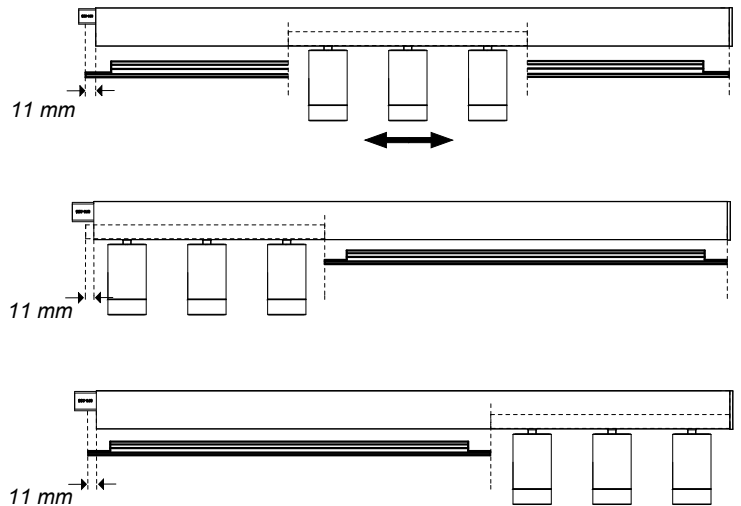

Notor 36 3-spot module Ceiling/Pendant/Wall

S Ljuskälla och drivdon ska enbart bytas ut av tillverkaren eller dess utsedda person.
GB The light source and control gear shall only be replaced by the manufacturer or its designated person.

Opal Continuous module
Beta Nano Continuous & End module

Opal End module

Ceiling
 5430539
 Notor 36 Ceiling

Pendant/Wall
 5426922
 Notor 36 Pendant/Wall

Pendant	1x	
Wall	2x	

Recessed →

5445056 Utgåva/Edition 03