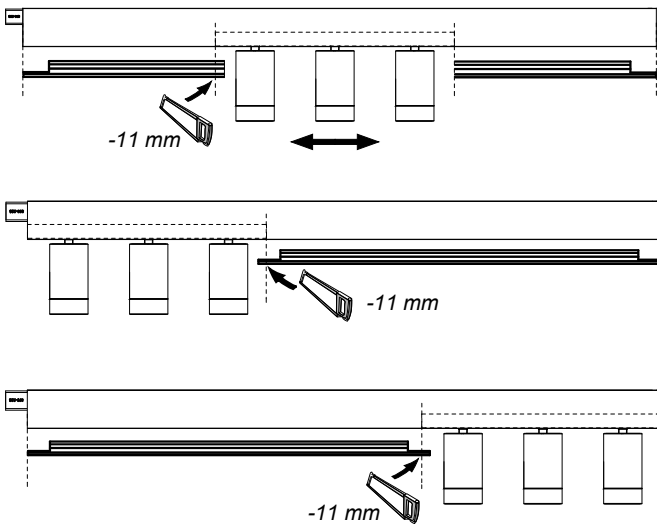

Notor 36 3-spot module Ceiling/Pendant/Wall

S Ljuskälla och drivdon ska enbart bytas ut av tillverkaren eller dess utsedda person.
GB The light source and control gear shall only be replaced by the manufacturer or its designated person.

Opal Continuous module
Beta Nano Continuous & End module

Opal End module

Ceiling
 5430539
 Notor 36 Ceiling

Pendant/Wall
 5426922
 Notor 36 Pendant/Wall

Pendant	1x	
Wall	2x	

Recessed →

5445056 Utgåva/Edition 03